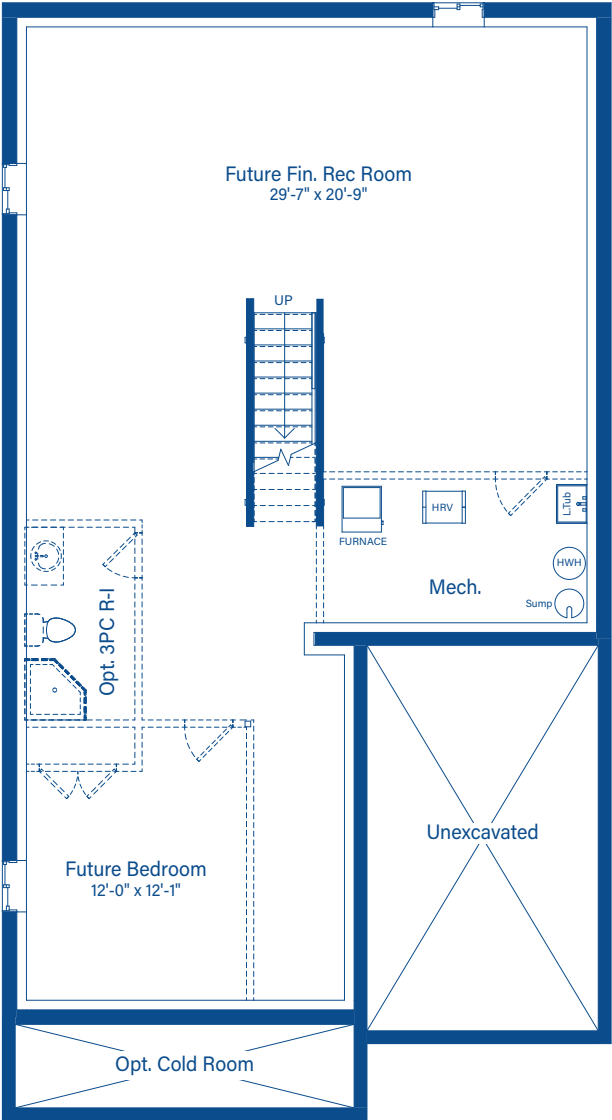

# GEORGIAN

1426 - 1871 SQ.FT.

ELEVATION A

# GEORGIAN

ELEVATION B

**DEVONLEIGH HOMES**  
WEB: [DevonleighHomes.com](http://DevonleighHomes.com)

Plans and specifications are subject to change without notice.  
All renderings and photographs are artist's concept. E&O.E.

# GEORGIAN

1426 - 1871 SQ.FT.

BASEMENT

MAIN FLOOR

LOFT OPTION