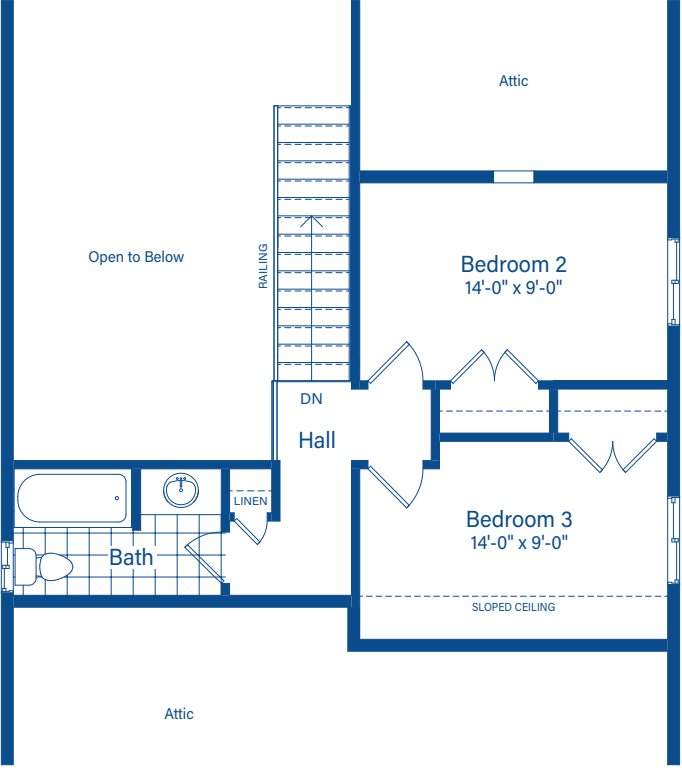

# GEORGIAN

1426 - 1871 SQ.FT.

BASEMENT

MAIN FLOOR

LOFT OPTION