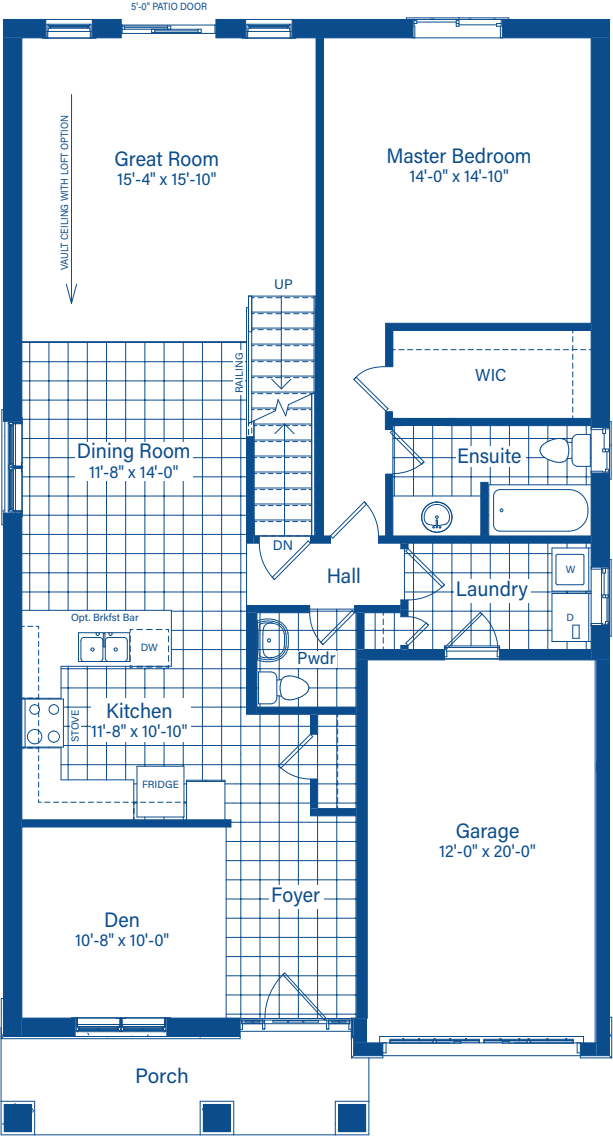

# GEORGIAN

1426 - 1871 SQ.FT.

ELEVATION A

# GEORGIAN

ELEVATION B

**DEVONLEIGH HOMES**  
WEB: [DevonleighHomes.com](http://DevonleighHomes.com)

Plans and specifications are subject to change without notice.  
All renderings and photographs are artist's concept. E&O.E.

# GEORGIAN

1426 - 1871 SQ.FT.

BASEMENT

MAIN FLOOR

LOFT OPTION